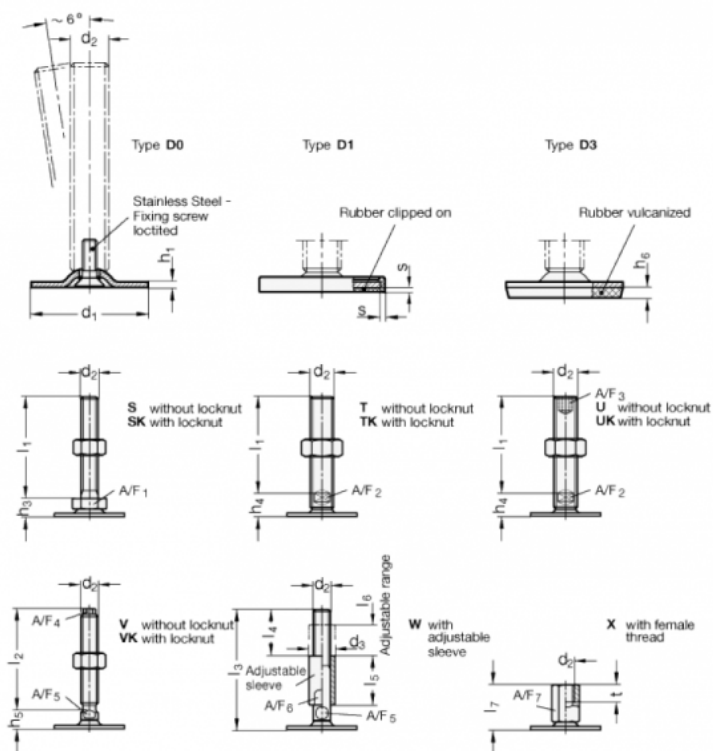

Data Sheet

Article number: 204160M1675D0UK

Description: E+G levelling foot
GN 41-60-M16-75-D0-UK

Note: UK With nut, Hexagon socket at the top, Wrench flat at the bottom

Measures

A/F2 = 12

s =

A/F3 = 8

d1 = 60

d2 = M16

h1 = 2.5

h4 = 17

h6 =

l1 = 75